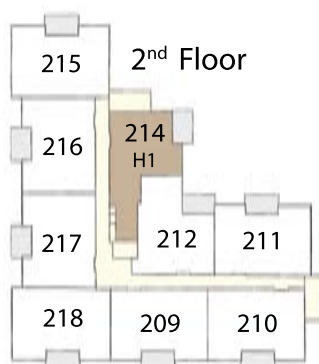

# Orlean's Ridge

Plan H  
1034 sq.ft.

1 Bed, 1 Bath,  
Den / Home Office  
+ Private garage

## Phase 2

Adair Avenue