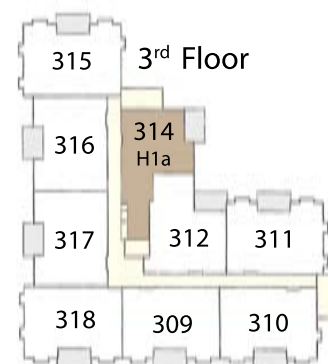

# Orlean's Ridge

Plan H  
1034 sq.ft.

1 Bed, 1 Bath,  
Den / Home Office  
+ Private garage

## Phase 2

Adair Avenue