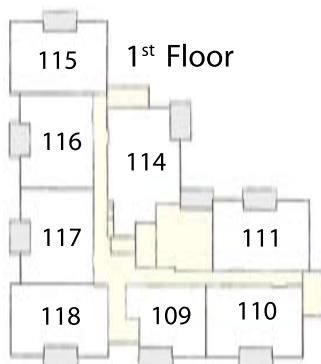

# Orlean's Ridge

Plan H  
1034 sq.ft.

1 Bed, 1 Bath,  
Den / Home Office  
+ Private garage

## Phase 2

Adair Avenue