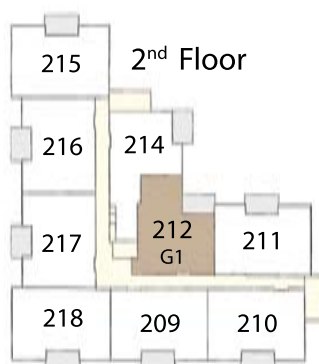

Orlean's Ridge

Plan G
1105 sq.ft.

1 Bed, 2 Bath,
Den / Home Office
+ Private garage

Phase 2

Adair Avenue