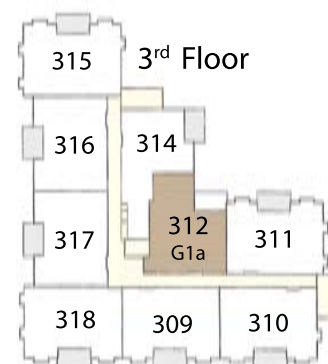

Orlean's Ridge

Plan G
1105 sq.ft.

1 Bed, 2 Bath,
Den / Home Office
+ Private garage

Phase 2

Adair Avenue