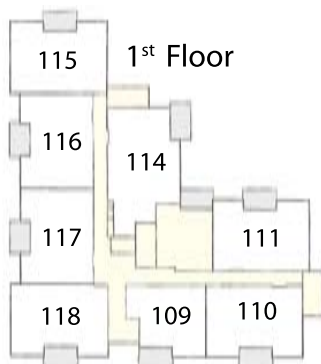

Orlean's Ridge

Plan G
1105 sq.ft.

1 Bed, 2 Bath,
Den / Home Office
+ Private garage

Phase 2

Adair Avenue