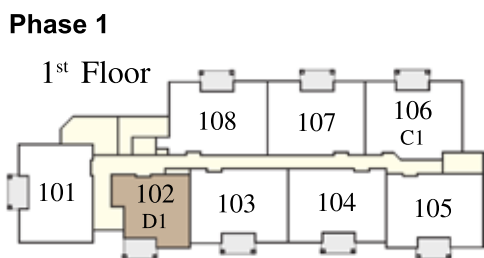

Orlean's Ridge

Plan D1 Plan D2
831 sq.ft. 833 sq.ft.

1 Bed, 1 Bath
+ Private garage

Adair Avenue