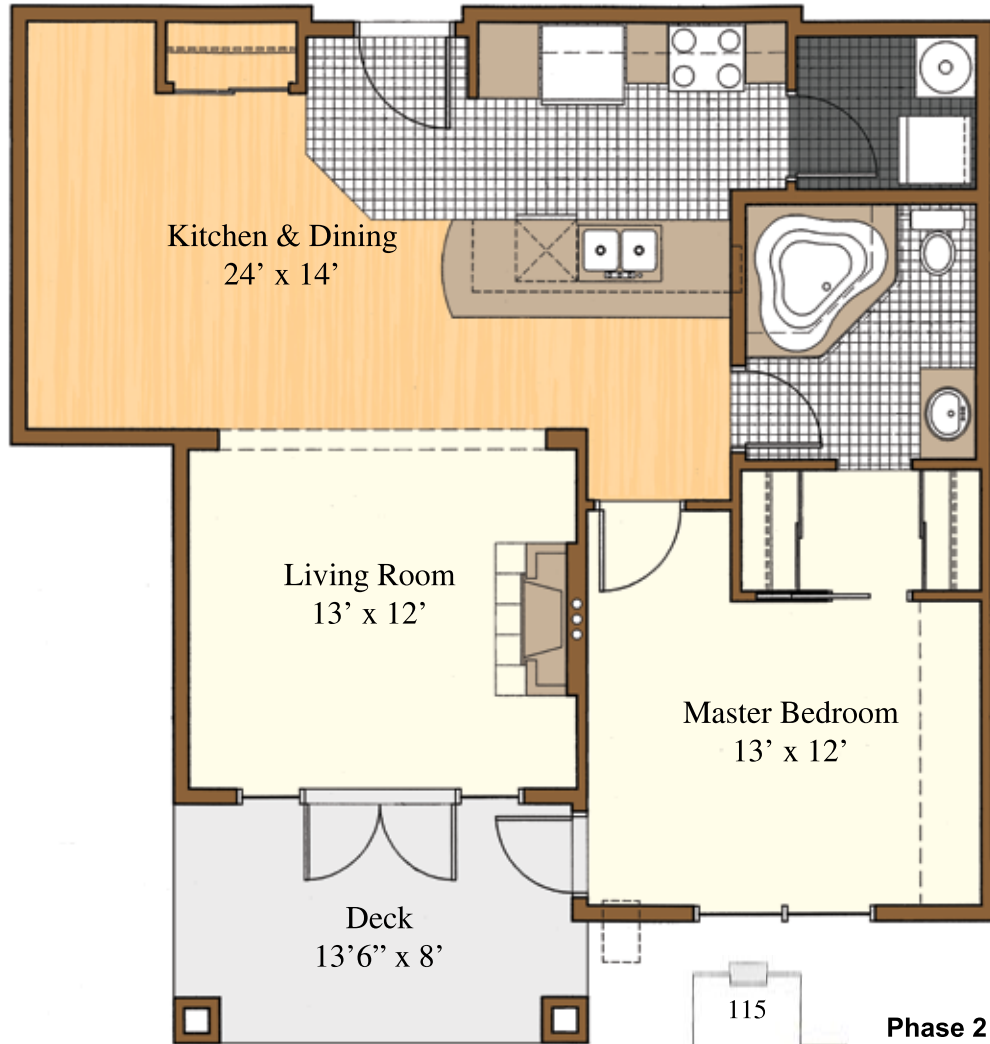

Orlean's Ridge

Plan D1 Plan D2
831 sq.ft. 833 sq.ft.

1 Bed, 1 Bath
+ Private garage

Adair Avenue