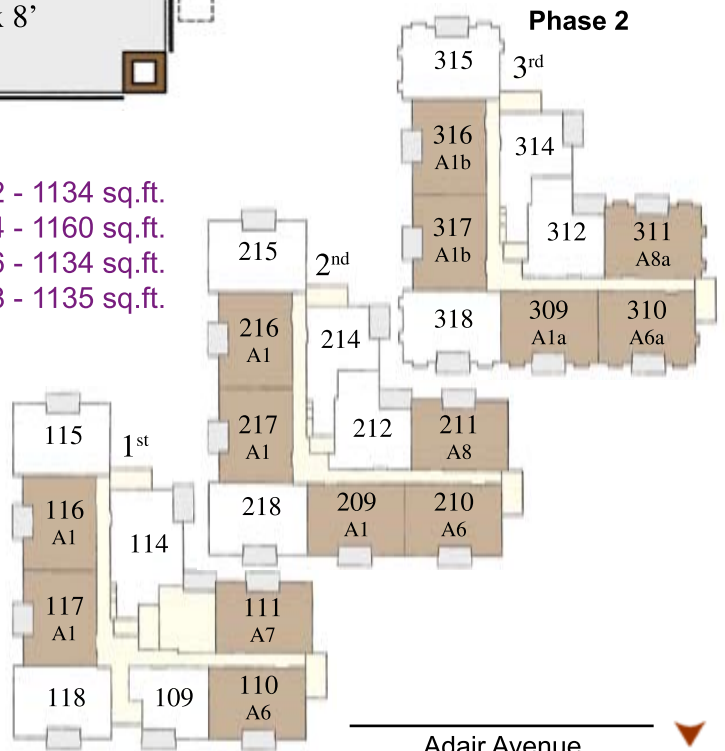

# Orlean's Ridge

Plan Series A  
1126 - 1160 sq.ft.

2 Bed, 3 Bath,  
Home office nook  
+ Private garage

**Phase 1**

A1 - 1129 sq.ft. A2 - 1134 sq.ft.  
A3 - 1152 sq.ft. A4 - 1160 sq.ft.  
A5 - 1126 sq.ft. A6 - 1134 sq.ft.  
A7 - 1139 sq.ft. A8 - 1135 sq.ft.

**Phase 2**

Adair Avenue

Adair Avenue