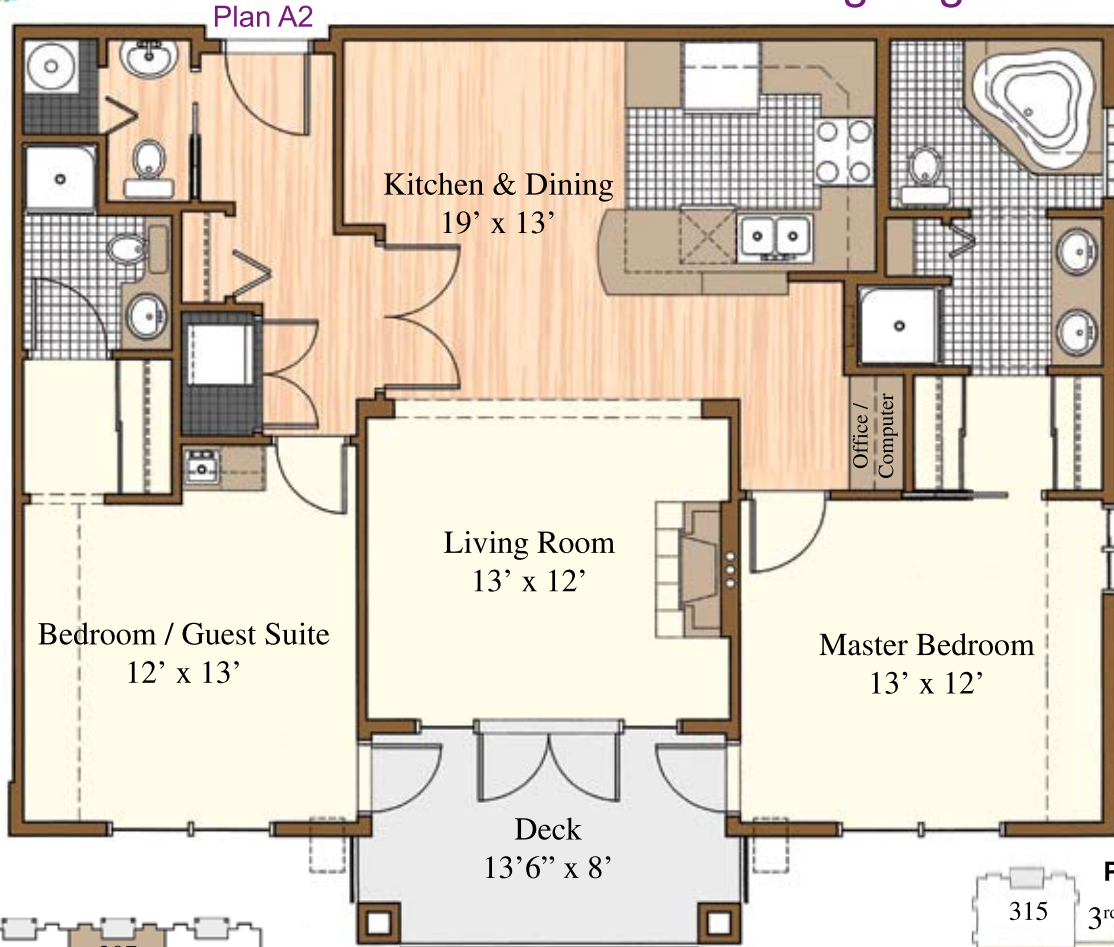

# Orlean's Ridge

Plan Series A  
1126 - 1160 sq.ft.

2 Bed, 3 Bath,  
Home office nook  
+ Private garage

**Phase 1**

A1 - 1129 sq.ft. A2 - 1134 sq.ft.  
A3 - 1152 sq.ft. A4 - 1160 sq.ft.  
A5 - 1126 sq.ft. A6 - 1134 sq.ft.  
A7 - 1139 sq.ft. A8 - 1135 sq.ft.