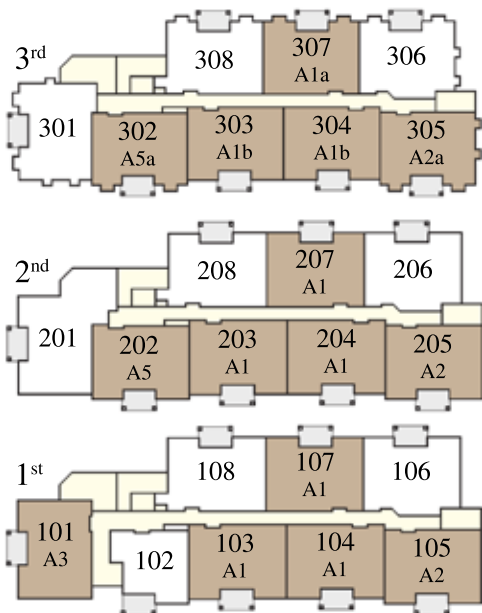

# Orlean's Ridge

Plan Series A  
1126 - 1160 sq.ft.

2 Bed, 3 Bath,  
Home office nook  
+ Private garage

**Phase 1**

A1 - 1129 sq.ft. A2 - 1134 sq.ft.  
A3 - 1152 sq.ft. A4 - 1160 sq.ft.  
A5 - 1126 sq.ft. A6 - 1134 sq.ft.  
A7 - 1139 sq.ft. A8 - 1135 sq.ft.

**Phase 2**

Adair Avenue

Adair Avenue