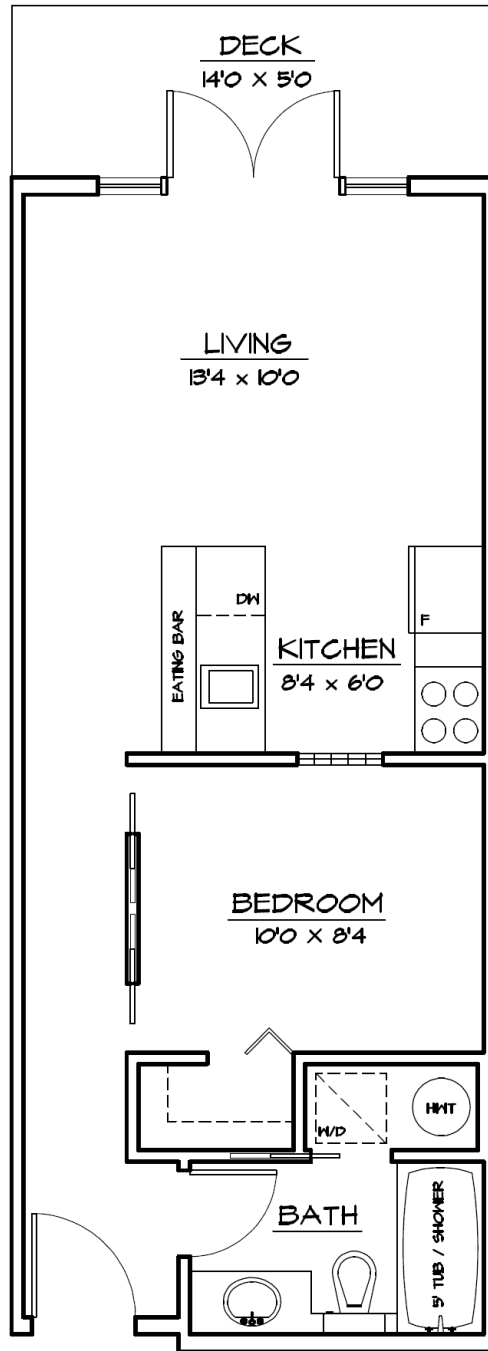

# PADDINGTON STATION

# SUITE TYPE J

## 1 BED, 1 BATH

LOCATED IN  
BUILDINGS  
ONE & TWO