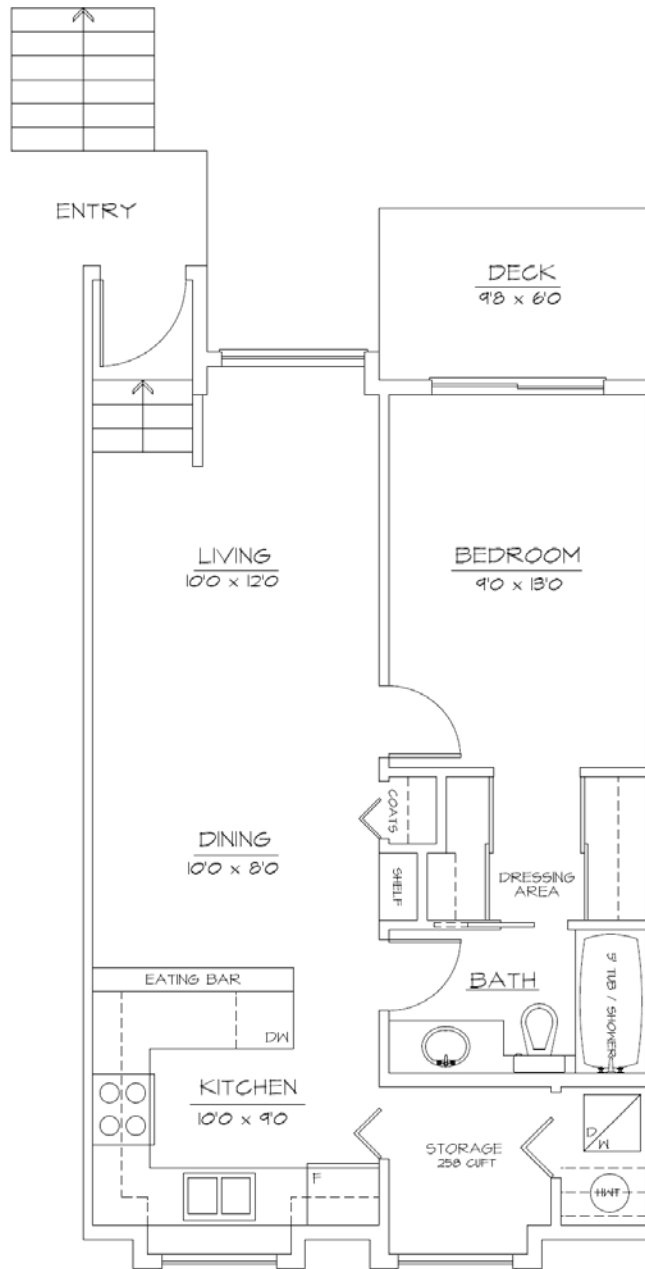

PADDINGTON STATION

SUITE TYPE H3 1 BED, 1 BATH

635 SQ.FT

APARTMENT
TOWNHOME
BUILDINGS