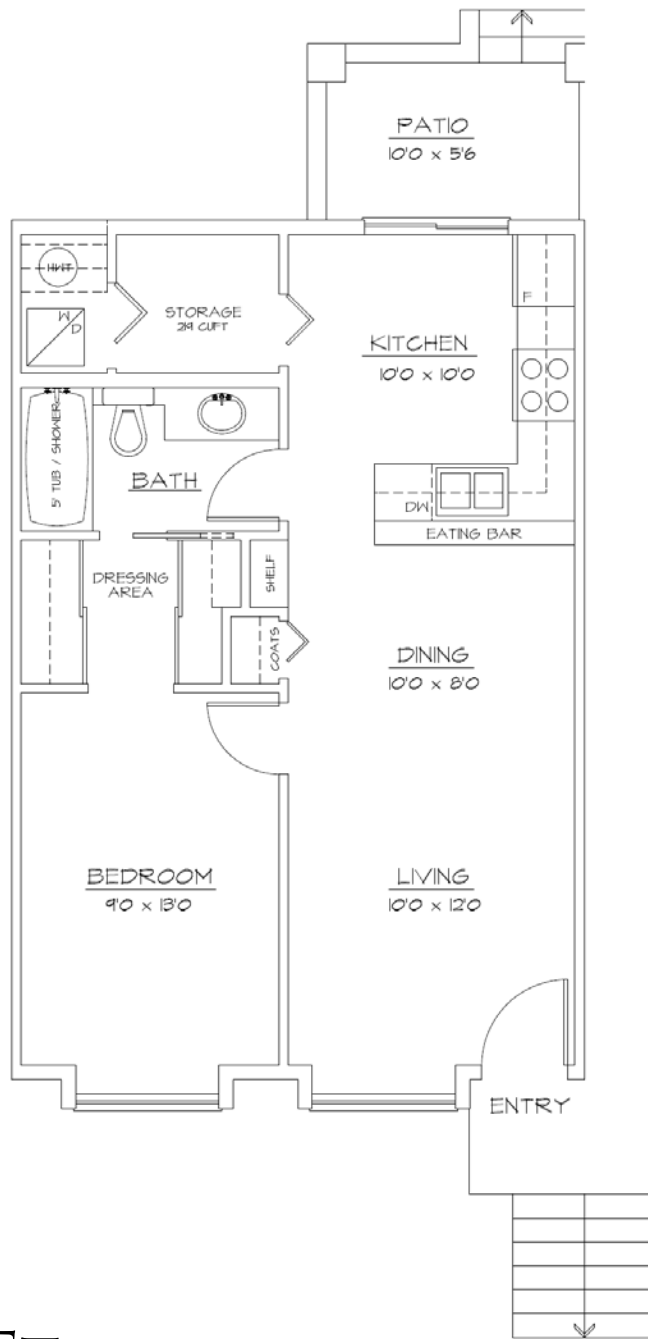

PADDINGTON STATION

SUITE TYPE H2 1 BED, 1 BATH

610 SQ.FT

APARTMENT TOWNHOME BUILDINGS