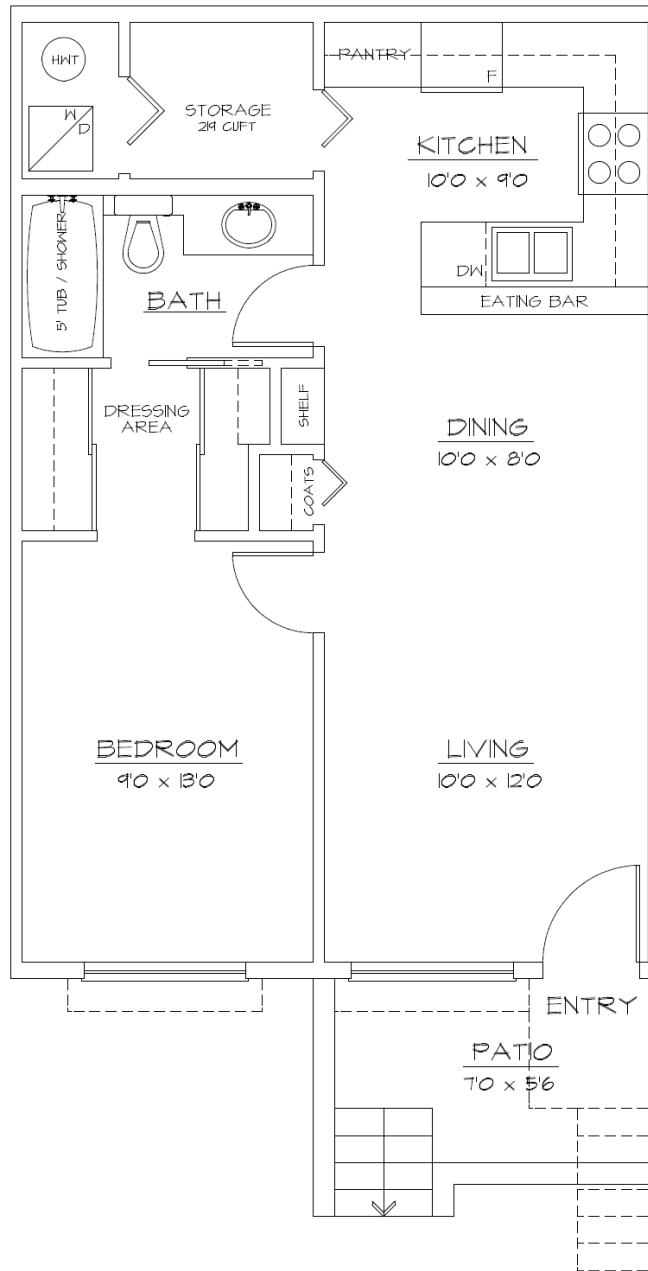

# PADDINGTON STATION

# SUITE TYPE H1 1 BED, 1 BATH

600 SQ.FT

APARTMENT  
TOWNHOME  
BUILDINGS