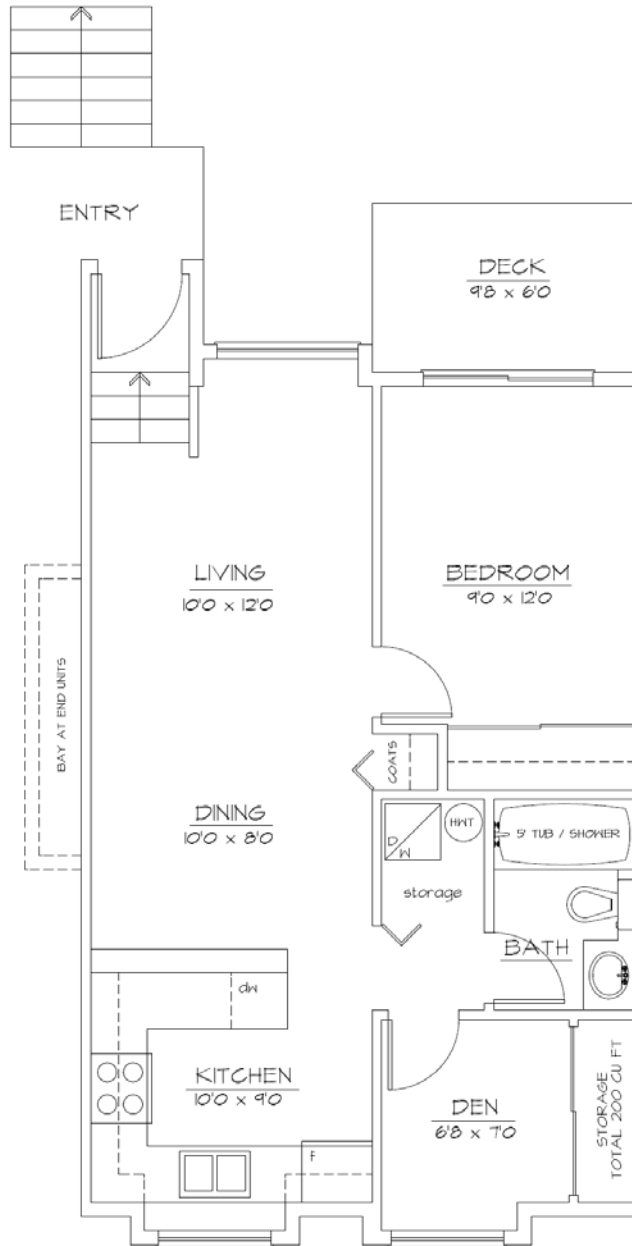

# PADDINGTON STATION

# SUITE TYPE G3 1 BED & DEN, 1 BATH

635 SQ.FT  
655 SQ.FT (BAY)