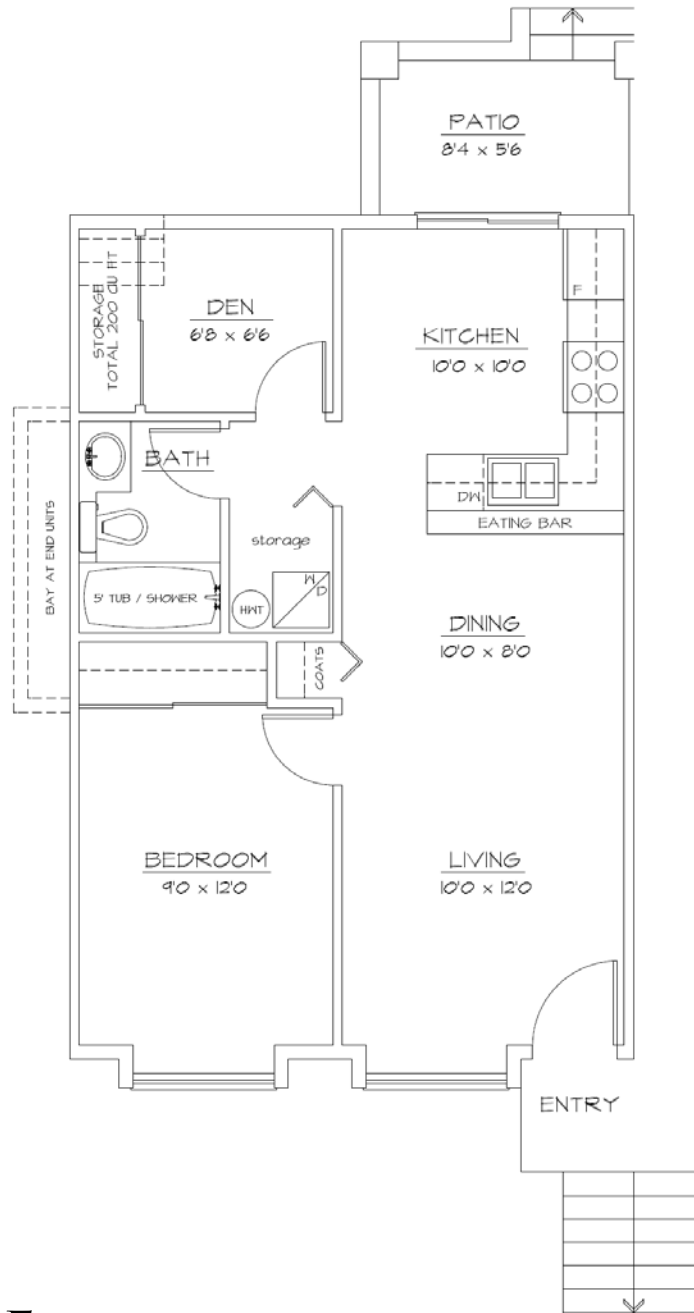

PADDINGTON STATION

SUITE TYPE G2 1 BED & DEN, 1 BATH

610 SQ.FT
630 SQ.FT (BAY)

APARTMENT TOWNHOME BUILDINGS