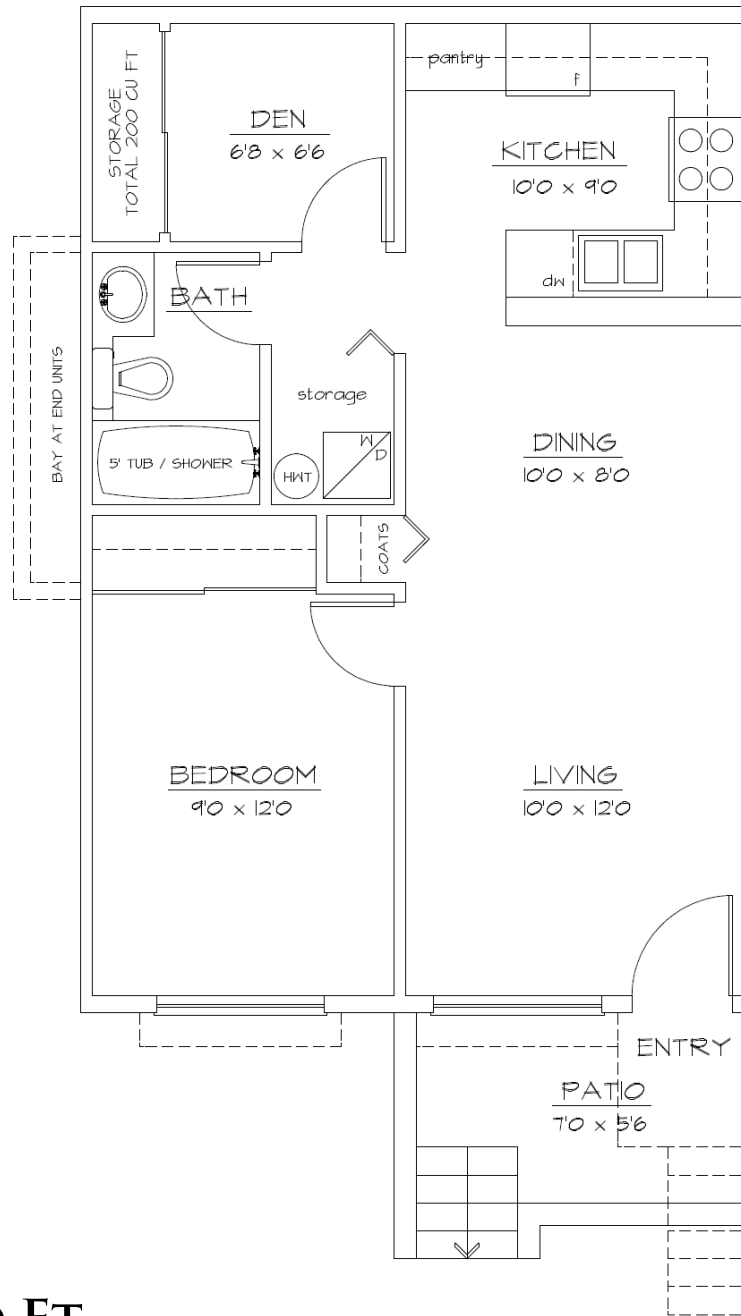

PADDINGTON STATION

SUITE TYPE G1 1 BED & DEN, 1 BATH

600 SQ.FT
620 SQ.FT (BAY)

APARTMENT
TOWNHOME
BUILDINGS