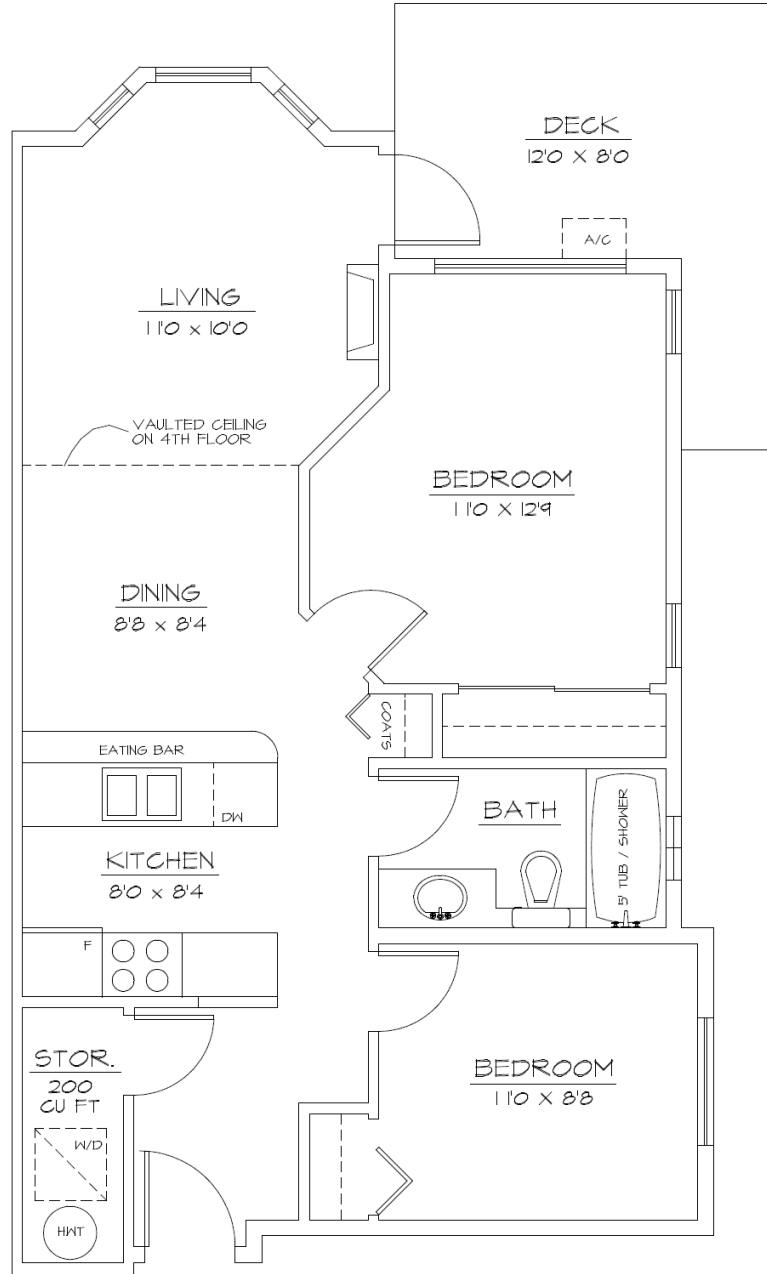

SUITE TYPE F

2 BED, 1 BATH

LOCATED IN
BUILDINGS
ONE & TWO