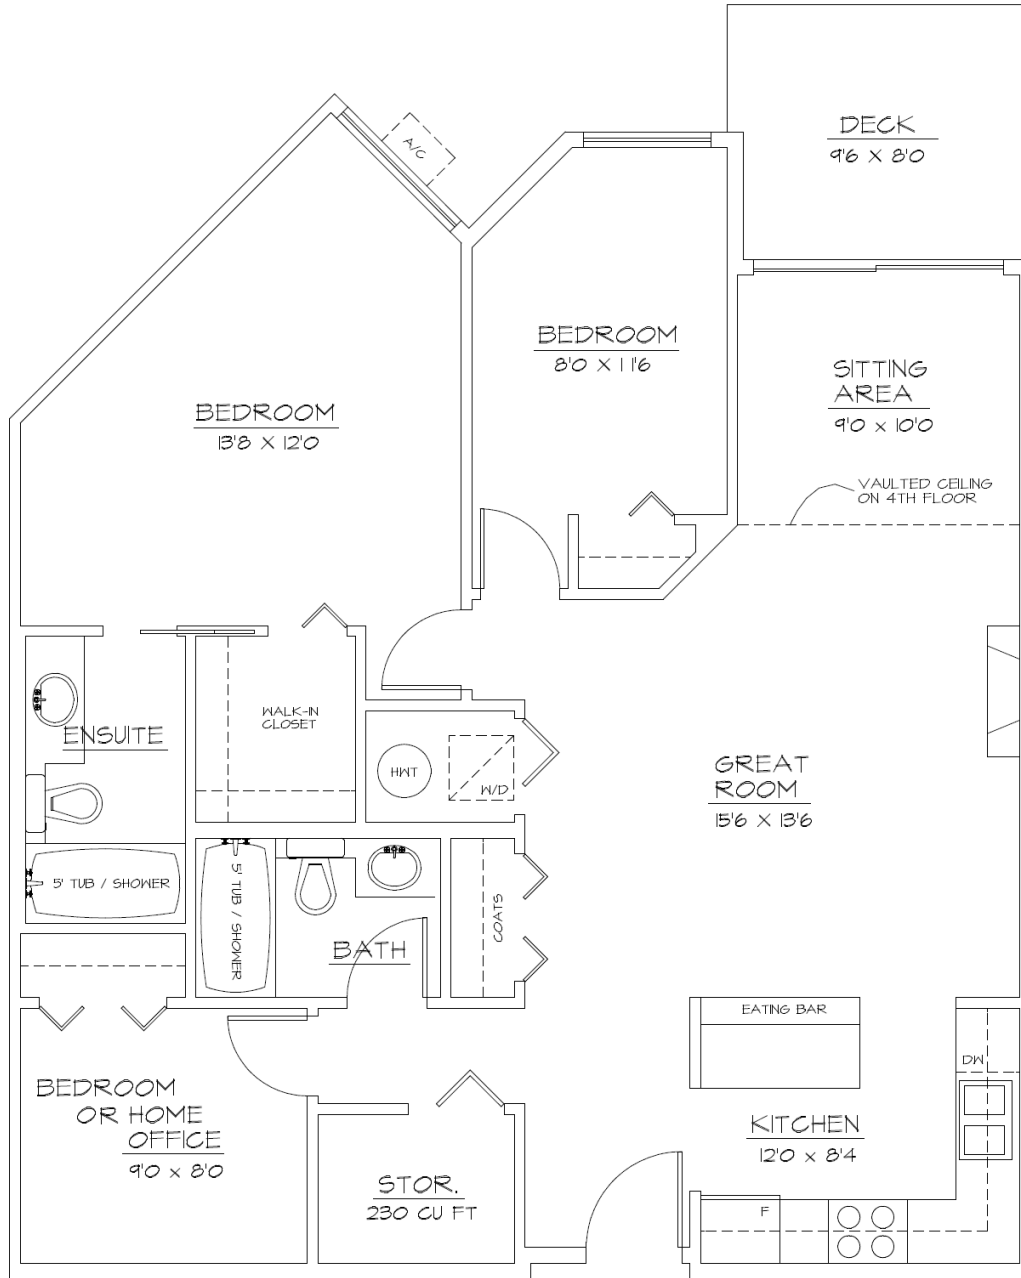

# SUITE TYPE E

## 2 BED, 1 FLEX, 2 BATH

LOCATED IN  
BUILDINGS  
ONE & TWO